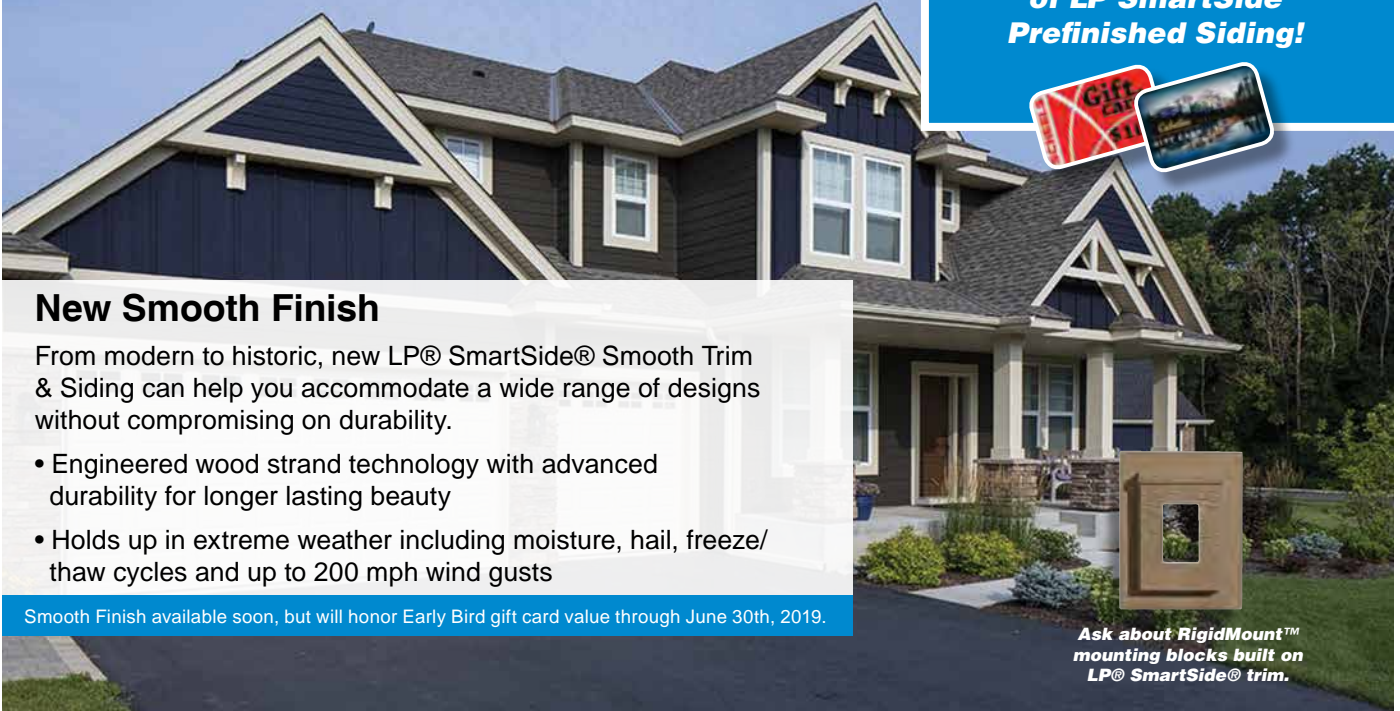

**$150
GIFT CARD**
(Scheels or Cabelas)

*with purchase of
20 squares or more
of LP SmartSide
Prefinished Siding!*

New Smooth Finish

From modern to historic, new LP® SmartSide® Smooth Trim & Siding can help you accommodate a wide range of designs without compromising on durability.

- Engineered wood strand technology with advanced durability for longer lasting beauty
- Holds up in extreme weather including moisture, hail, freeze/thaw cycles and up to 200 mph wind gusts

Smooth Finish available soon, but will honor Early Bird gift card value through June 30th, 2019.

Ask about RigidMount™ mounting blocks built on LP® SmartSide® trim.

20⁹⁴

**Per Each
In Stock Colors**

8"x16' Prefinished Lap Siding

One of the most durable lap siding options in the market today. Diamond Kote™ in stock colors are Cinnabar, Coffee, French Gray, Oyster Shell, Platinum, Sand, Seal, Smoky Ash and Terra Bronze. Includes new colors featured above.

Stain Colors. . . . . 27.75 per each

Chestnut, Mahogany, Canyon, Elkhorn, Bedrock and Grizzly.