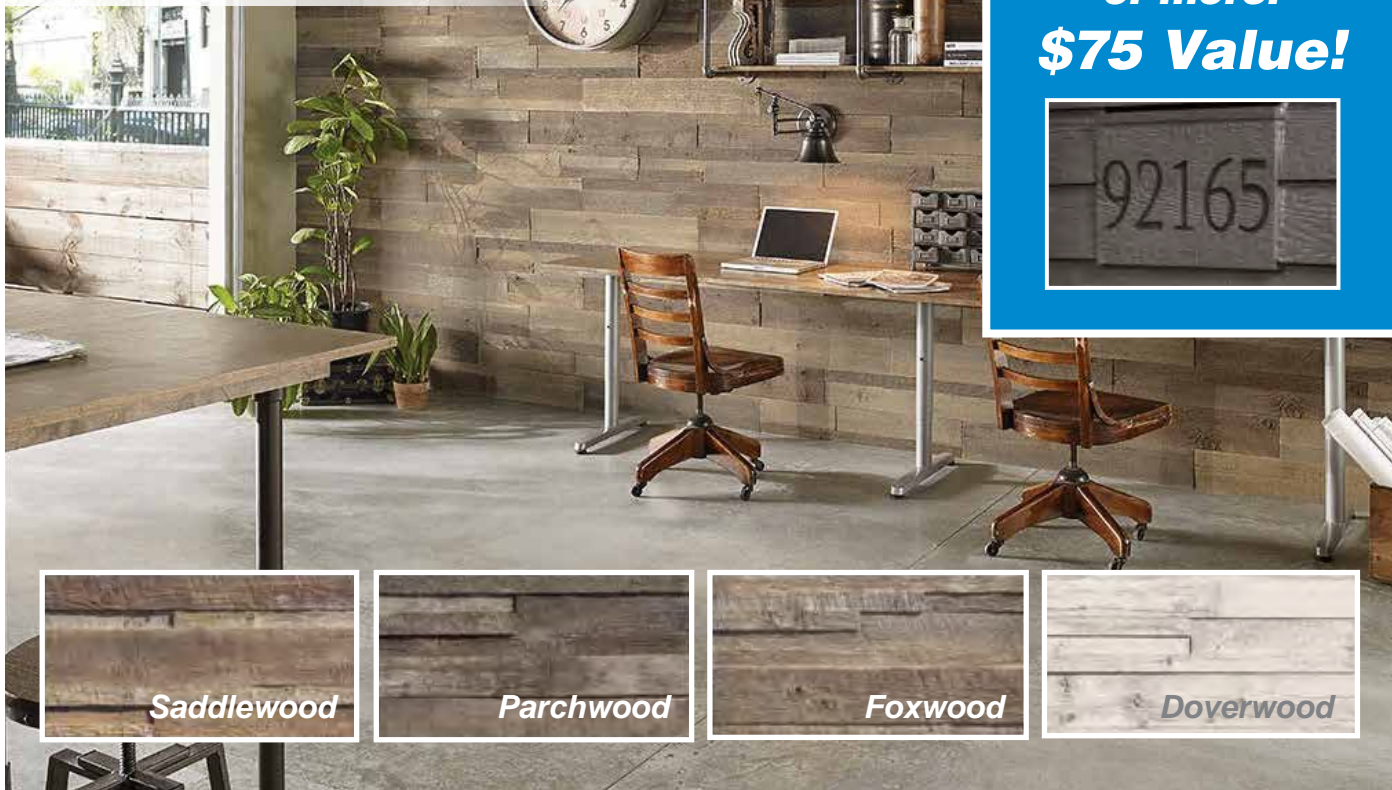

Parchwood

Foxwood

Doverwood

SIDING

950
Per Square Foot*

ELDORADO STONE

Vintage Ranch™ Wood Plank

Enjoy the warmth and inviting texture of Vintage Ranch, Eldorado Stone's authentic interpretation of reclaimed barn wood. This American classic is composed of hand-selected boards culled for their celebrated patina and timeless beauty.

*Sold in full cartons.

Saddlewood