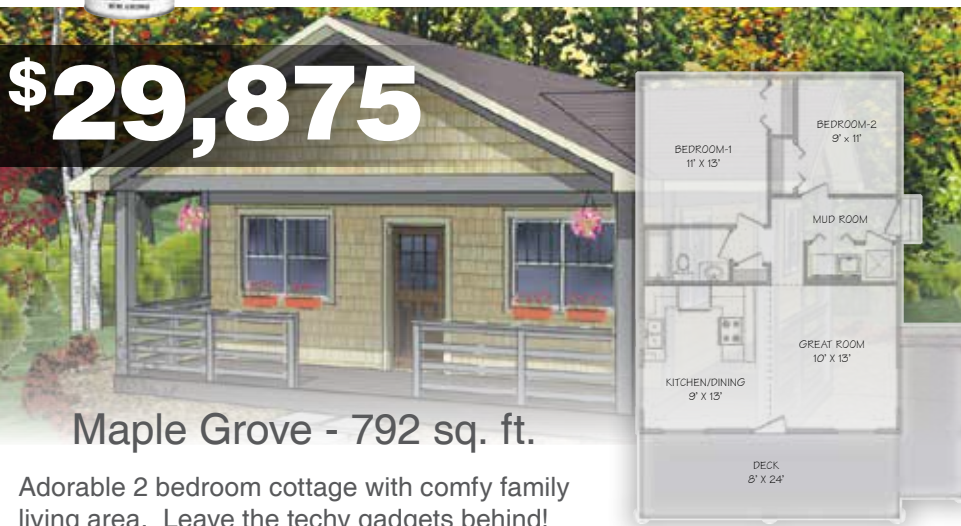

3005196, 3005204, 3005212, 3233228,
3380607, 3380656, 3803723

\$199

STIHL® Battery
Powered Blower
BGA56

STIHL®

Available at select
locations only.

\$29,875

Maple Grove - 792 sq. ft.

Adorable 2 bedroom cottage with comfy family
living area. Leave the techy gadgets behind!