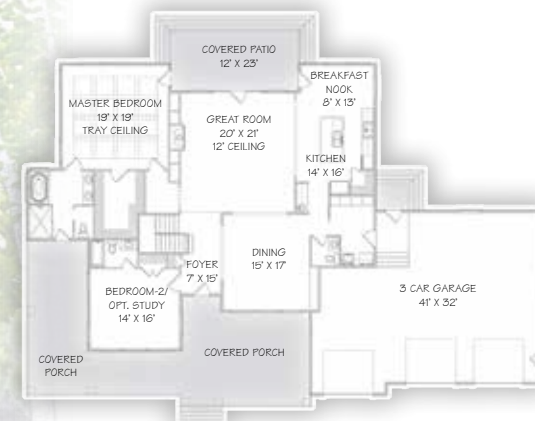

\$132,500

Design your home exactly the way you want it!

Whether you want to start from one of our Mead Legacy home plans or from a design you've scratched out on the kitchen table, we're here to help!

Hunters Point
2480 sq. ft.

Massive timbers give this house a feeling of an exclusive retreat. Large covered front porch, unique roof design, and windows with natural light galore. 19'x19' huge master bedroom with timber beams accenting the ceiling. Nice bath area and master closet. Spacious great room with grand fireplace includes built in shelving, along with a butler's pantry adjacent to the dining room. Guests optional; you may want to keep this one for yourself!

\$54,897

\$66,400

Pheasant Run
1440 sq. ft.

Chic exterior utilizing organic reclaimed materials. Horizontal railing adds dimension to this natural design. Two main floor bedrooms with the additional loft make our Pheasant Run the perfect size for a family with kids or a couples retreat. From classic hunting lodge to hip mountain art studio, this cabin offers both style and functionality.