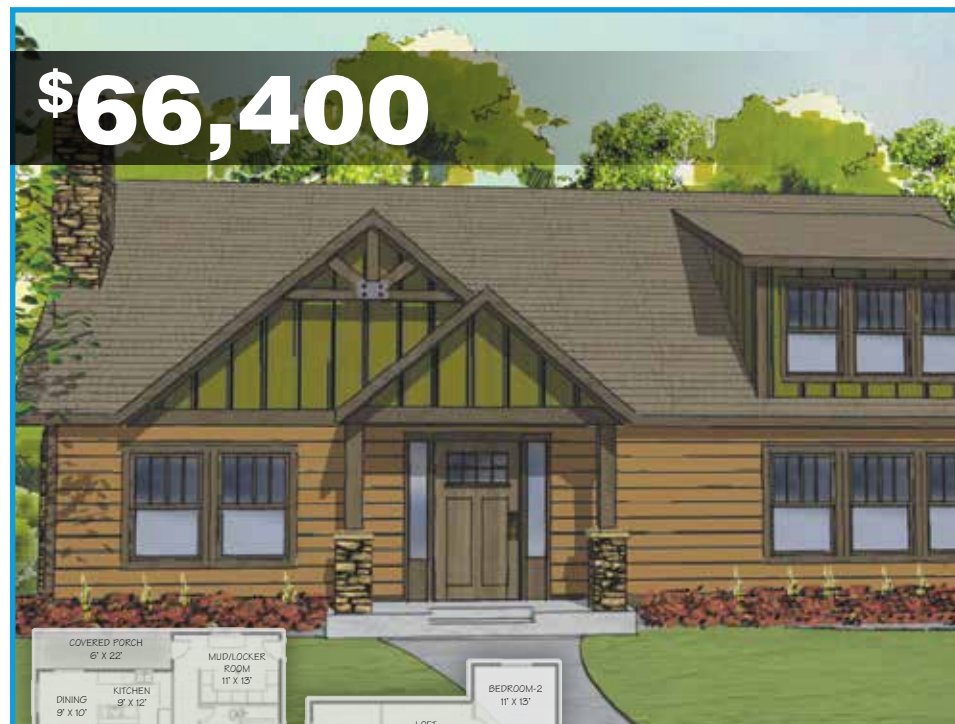

\$74,950

Roosevelt
1797 sq. ft.

This 1797 sq. ft. ranch has 90 degree garage which would make it great for a corner lot. The timber framing entry accents really give this home a distinct look. A breakfast nook right off the kitchen has large windows and is a great place to enjoy your morning coffee. The master bedroom has his and hers walk-in closets and premium master bath. This house also has one more bedroom and a study that can easily be changed into a 3rd bedroom.

\$75,188

Cambridge
1772 sq. ft.

The timeless traditional styling of this home with its gables and dormer would make it a great fit in any neighborhood or new development. 1772 sq. ft. and an oversized 3 car garage give you a little extra storage space. This house plays big!

\$132,500

Design your home exactly the way you want it!

Whether you want to start from one of our Mead Legacy home plans or from a design you've scratched out on the kitchen table, we're here to help!

Hunters Point
2480 sq. ft.

\$54,897

\$66,400

Pheasant Run
1440 sq. ft.

Chic exterior utilizing organic reclaimed materials. Horizontal railing adds dimension to this natural design. Two main floor bedrooms with the additional loft make our Pheasant Run the perfect size for a family with kids or a couples retreat. From classic hunting lodge to hip mountain art studio, this cabin offers both style and functionality.