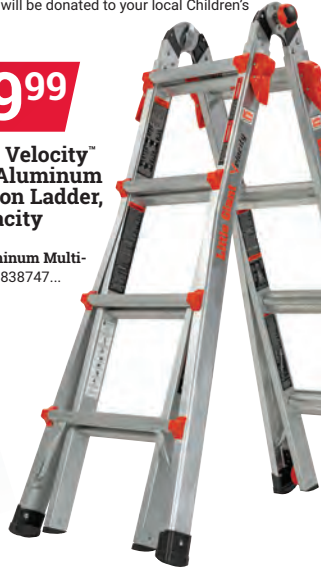

BUY ONE OF THESE GET THIS FREE

Little Giant® Velocity Ladder Tool Tray
1010586
NO LIMIT.

$39.99
VALUE

$299.99

Little Giant® Velocity™ 17' Type 1A Aluminum Multi-Position Ladder, 300 Lb. Capacity
1838739
22' Velocity™ Aluminum Multi-Position Ladder, 1838747...
SALE $352.94.